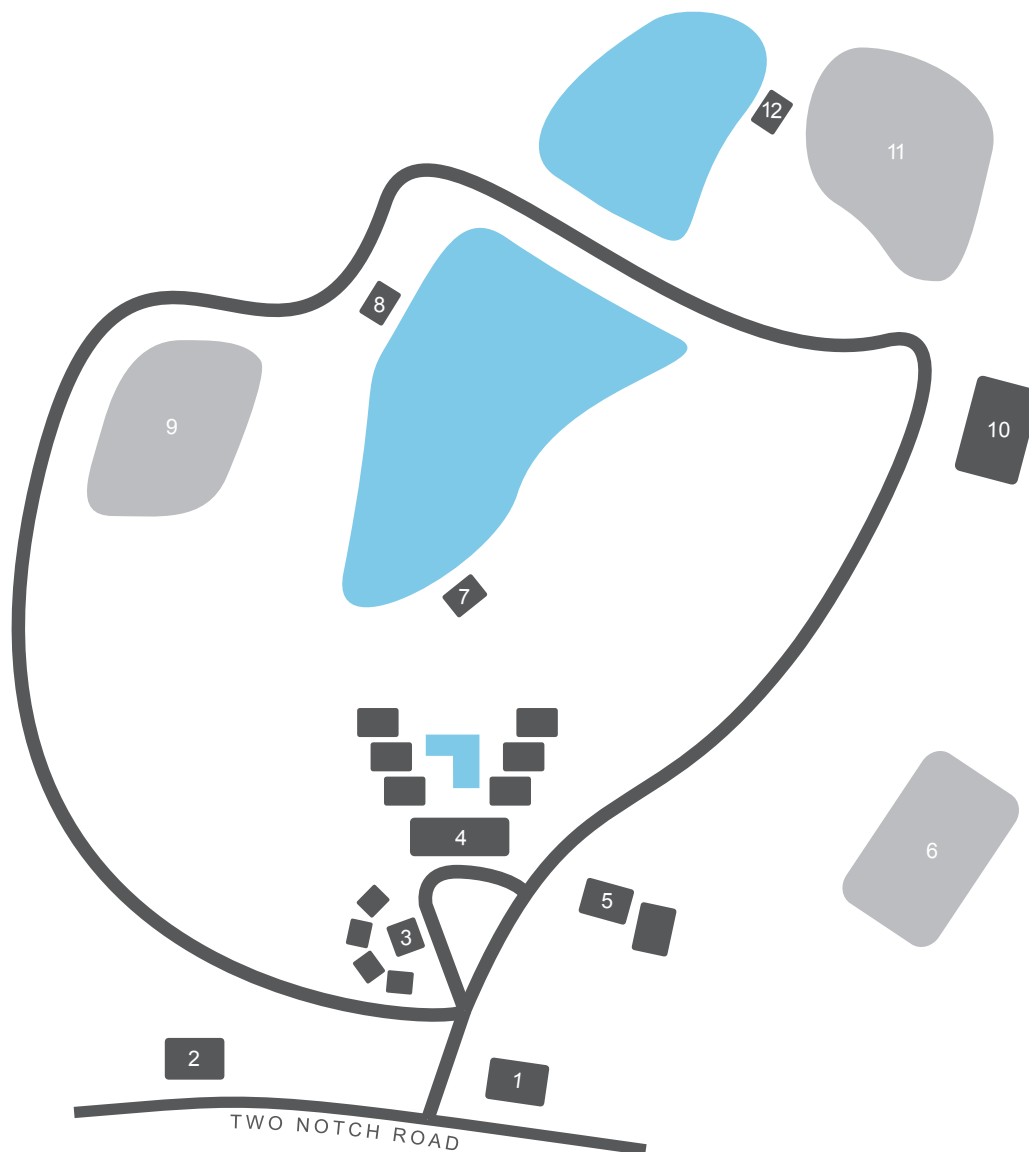

Camp Kinard Map

MAIN OFFICE
6053 Two Notch Road
Batesburg-Leesville, SC 29070
PHONE 803.532.3183
WEB www.sclrc.com

1. Ricard Welcome Center
2. Guest House
3. Caughman Center, Kohn Lounge, and Lodge Village
4. Dining Hall, Pool, and Cottage Village
5. Small Pavilions, Basketball Court, and Bonfire Area

6. High & Low Ropes Challenge Course
7. Boathouse
8. Lakeside Worship Area
9. RV (Family) Campground
10. Large Pavilion
11. Primitive Campground
12. Outdoor Chapel