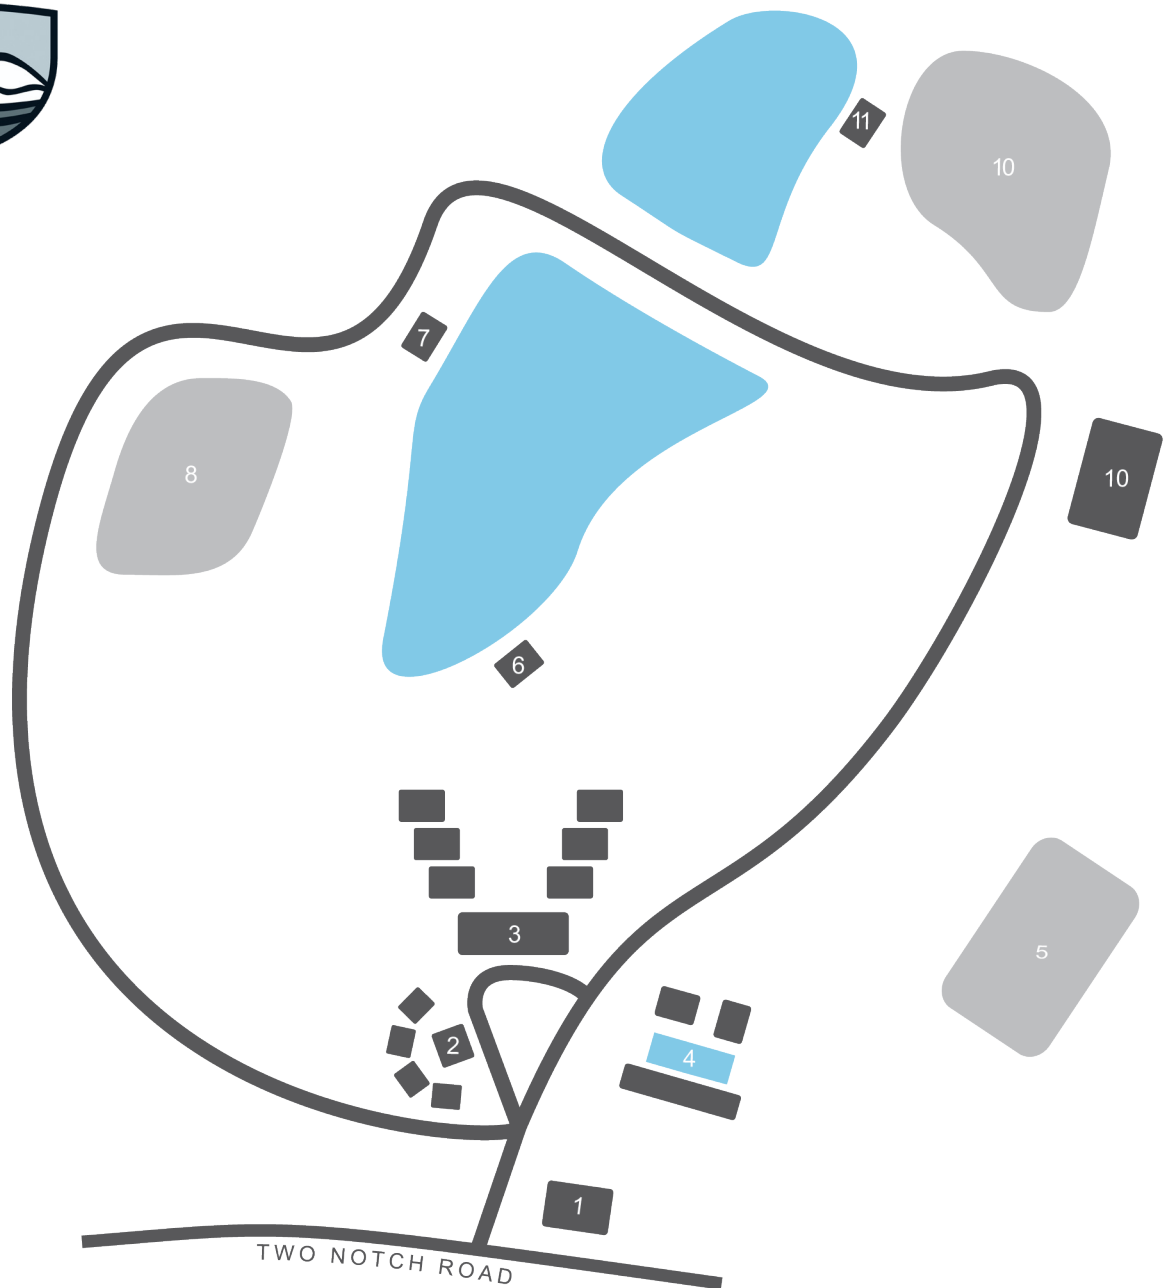

Camp Kinard

6053 Two Notch Rd, Batesburg-Leesville, SC 29070
(803) 532-3183

1. Ricard Welcome Center
2. Caughman Center, Kohn Lounge,
& Lodge Village
3. Dining Hall, Cottage Village,
& Recreation Area
4. Pool, Small Pavilions, Bon Fire Ring,
& Basketball Court
5. High & Low Ropes Challenge Course

6. Boathouse
7. Lakeside Worship Area
8. RV (Family) Campground
9. Large Pavilion
10. Primitive Campground
11. Outdoor Chapel